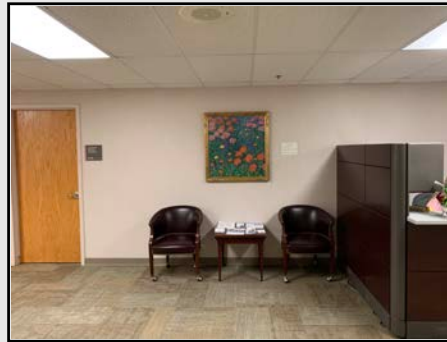

3 Black Frame w Blue Mat Riviera scenes
Propose: repurpose in the break room