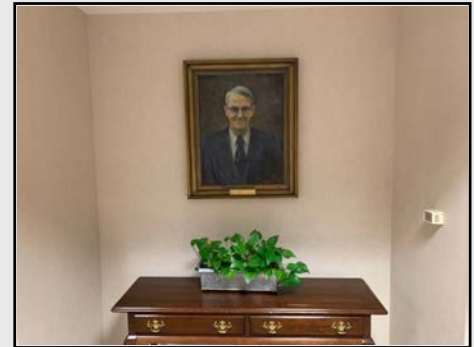

## L&M Administrative Suite

Boardroom features 3 white walls and 1 blue wall with 3 turbulent sea oil paintings with gold frames.

Propose: 4 Calming images of same size: Black or dk brown frame matching table and chairs 30" x 40" or 36" x 48"

# Outside Board Room L&M Administration Suite

Hallway featuring brown carpet natural wood doors and beige walls

3 Black Frame w Blue Mat Riviera scenes  
Propose: repurpose in the break room

Client requests artwork here  
- name can be moved

1 Black Frame w White Mat Riviera scene

End of Hallway w/ Gold Frame Floral scene

Outside Board Room w/ Gold Frame  
Portrait of unknown person