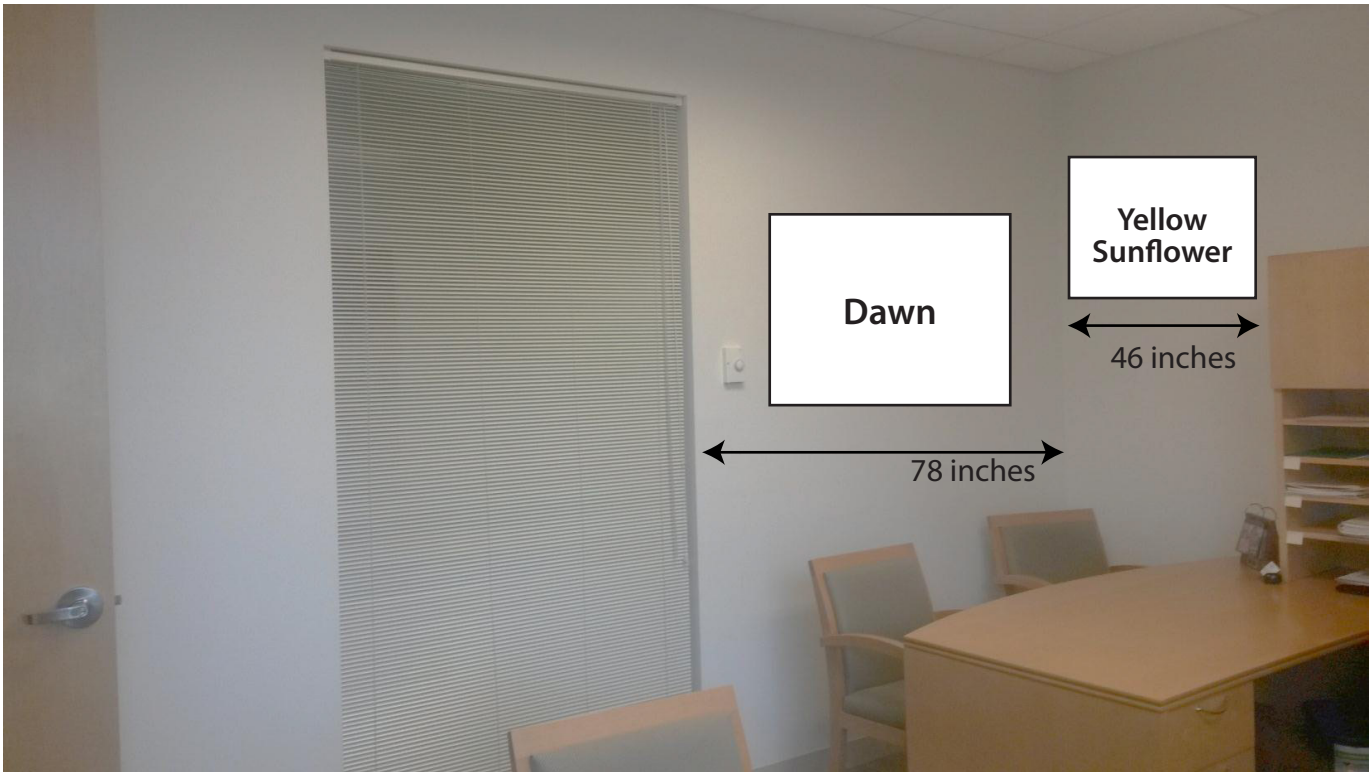

Yellow Sunflower

Size: 28 wide maximum
(including double mat & frame)

Pink Sunflower

Size: 20 wide maximum
(including double mat & frame)

3. Pam Scagliarini – Location 233 – Office Space

Left Corner Wall (from entrance door - with centered white board)

Ph: 203-977-8203
Fx: 203-274-8817

1266 East Main Street, Suite 700R
Stamford, CT 06902

Window Wall (corner piece of workstation)

Picture That LLC

Picture That LLC
Soundview Plaza
1266 East Main Street, Suite 700R
Stamford, CT 06902