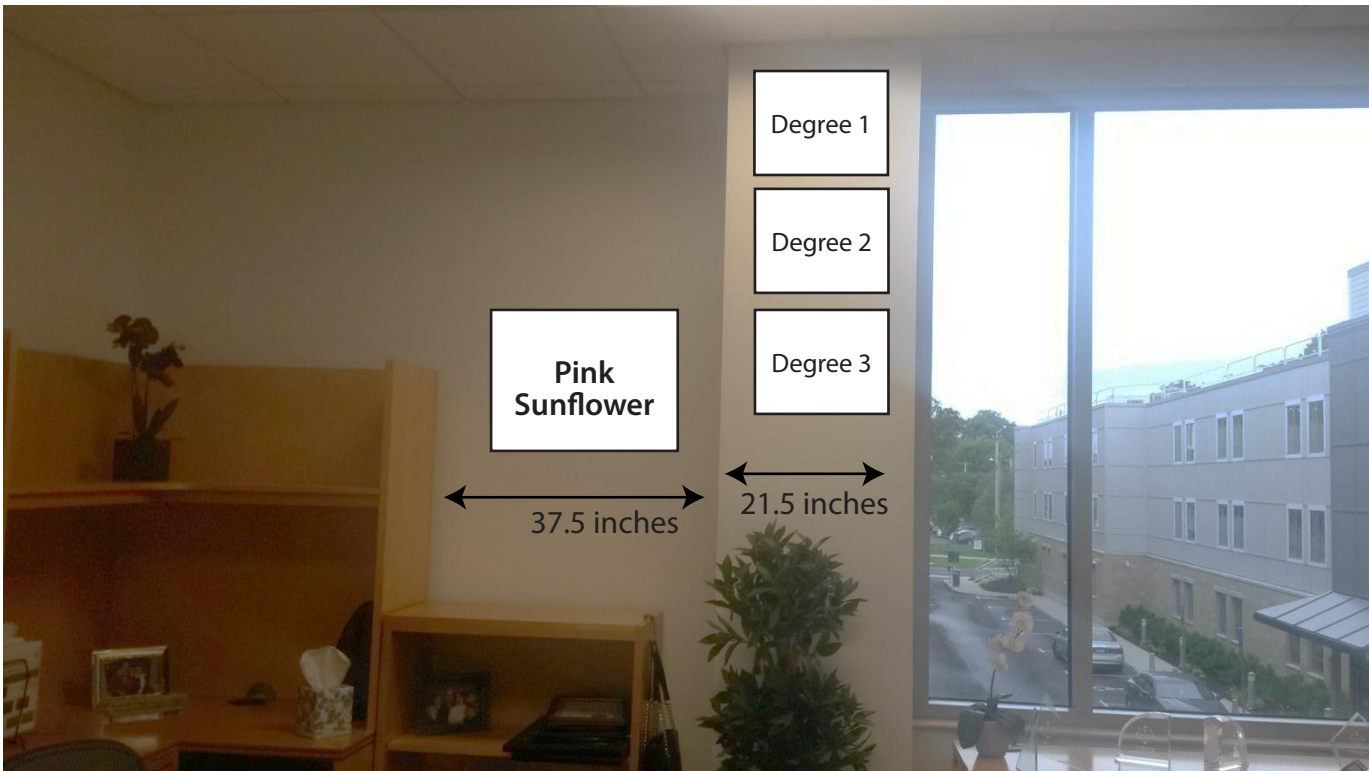

Window Wall (corner piece of workstation)