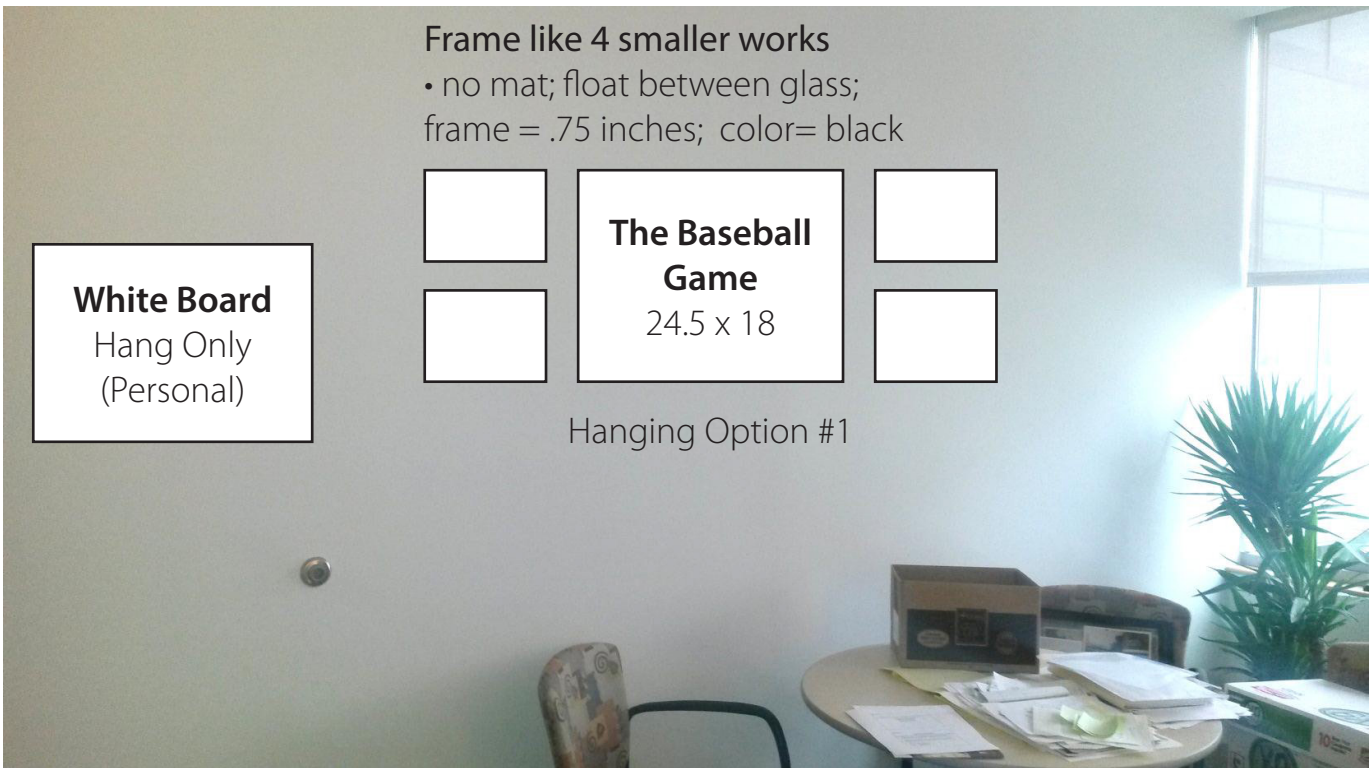

1. Keith Murphy – Final Selections (*Hang Only – Personal*)

Window Corner View

Ph: 203-977-8203
Fx: 203-274-8817

1266 East Main Street, Suite 700R
Stamford, CT 06902

Right Wall (from workstation OR left wall from door entrance)