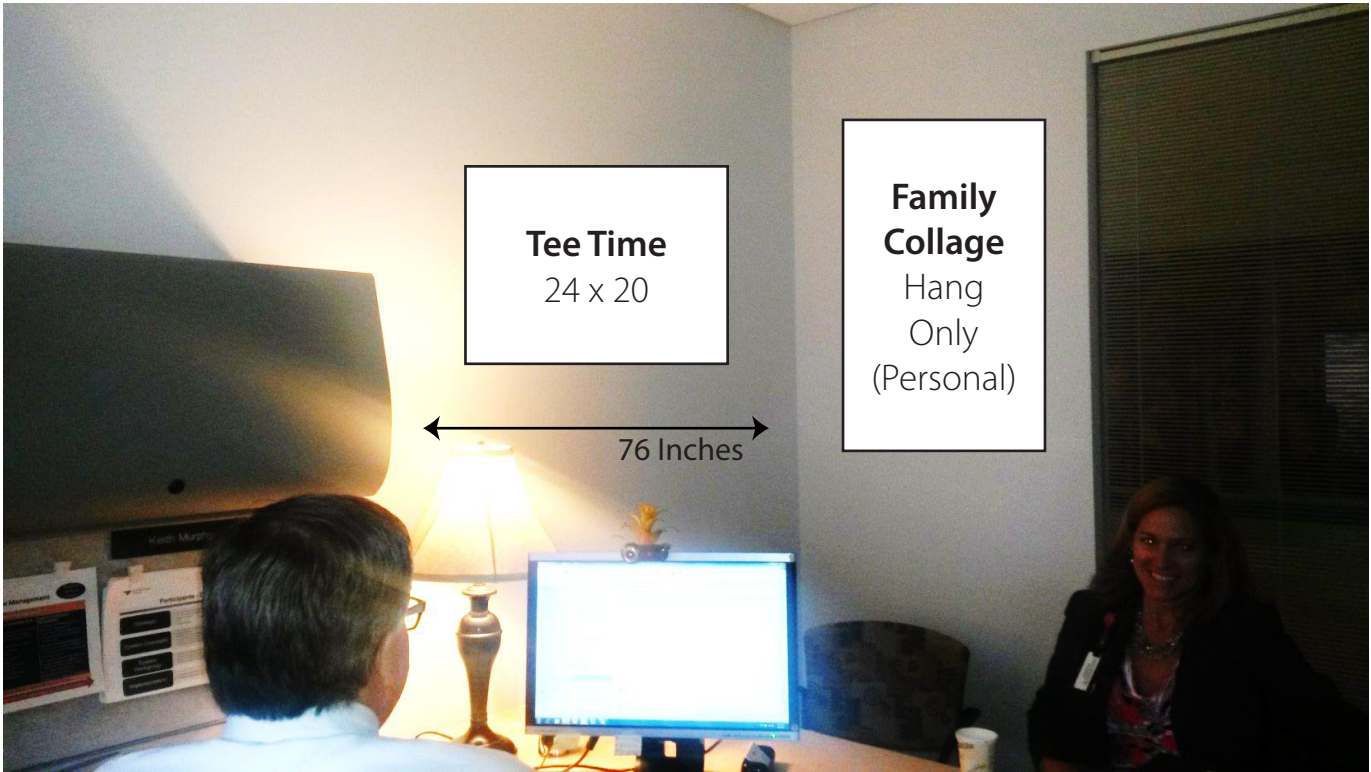

1. Keith Murphy – Final Selections (*Hang Only – Personal*)

Window Corner View