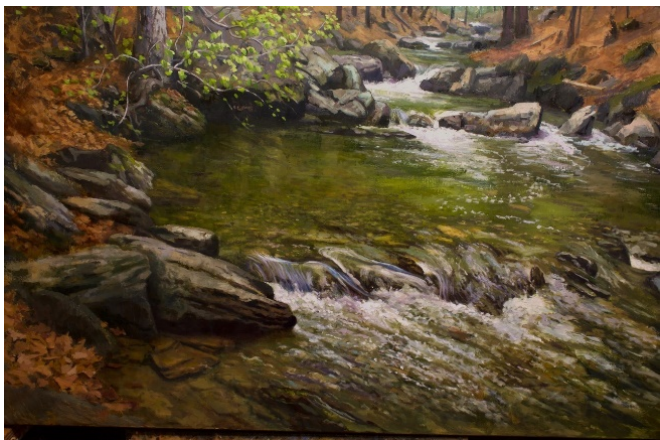

Connecticut Coastal

New London Sunrise, James Lane

*New London Lighthouse
"Filtering Through," Kapshun*

Connecticut Coastal – Frank Bruckmann

Spring Stream, Bruckmann

Shoreline, CT

Connecticut Coastal – Frank Bruckmann (cont.)

LOCAL ART Connecticut Coastal Examples*

* Picture That experts source any global Location

Vital Tides I, Bluff Point, Groton

*Summer Noon, Harkness State Park
Waterford, CT, J. Sullivan*

Heading our of the Harbor, Bridgeport, CT