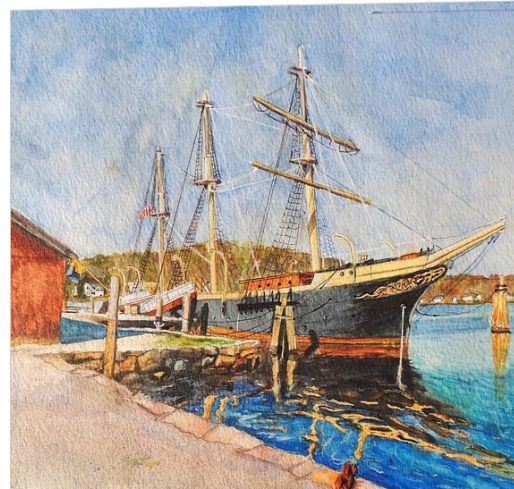

Connecticut Coastal

New London Sunrise, James Lane

*New London Lighthouse
"Filtering Through," Kapshun*

Connecticut Coastal – Frank Bruckmann

Spring Stream, Bruckmann

Shoreline, CT

Connecticut Coastal – Frank Bruckmann (cont.)

LOCAL ART Connecticut Coastal Examples*

* Picture That experts source any global Location

Vital Tides I, Bluff Point, Groton

*Summer Noon, Harkness State Park
Waterford, CT, J. Sullivan*

Heading our of the Harbor, Bridgeport, CT

*Smooth, Bluff Point, Groton,
J.G. Coleman*

*Dawn Over the Last Light, J.G. Coleman
Avery Point Lighthouse, Groton*

*Eolia Daybreak, J.G. Coleman
Harkness State Park, Waterford*

LOCAL ART Connecticut Coastal Examples*

* Picture That experts source any global Location

Seaside Park

Mystic Seaport

Black Rock

Fayerweather Island Light

Seaport Setting

Contact Us

Northeast Region