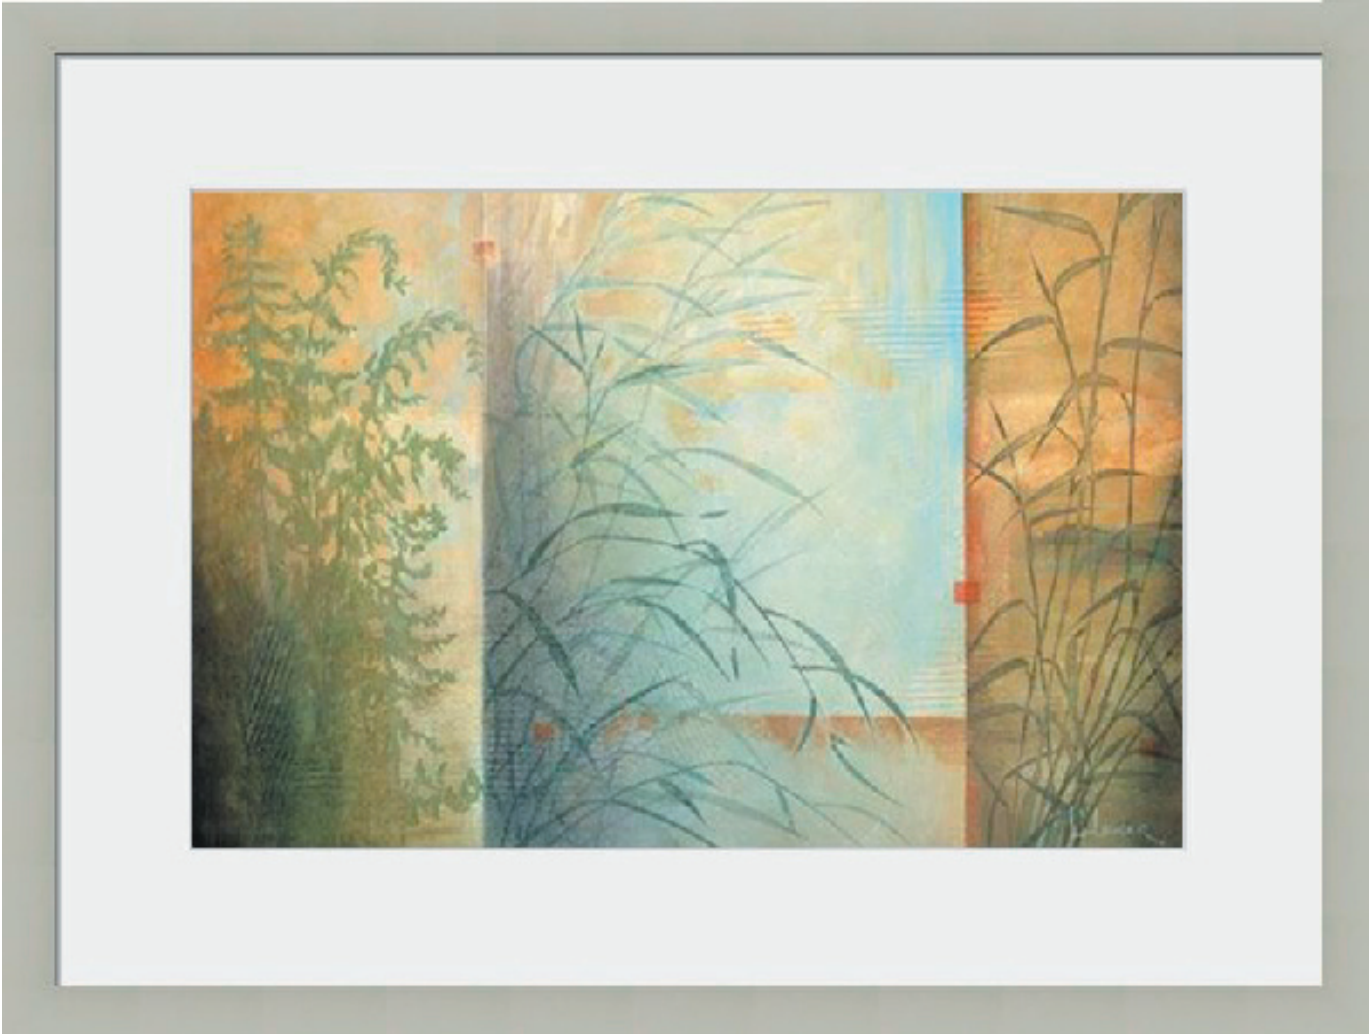

Side Wall Off Reception

Ferns & Grasses
Size: 40w x 30h

Ph : 203-977-8203
Fx: 203-274-8817

1266 East Main Street, Suite 700
Stamford, CT 06902

Picture That LLC