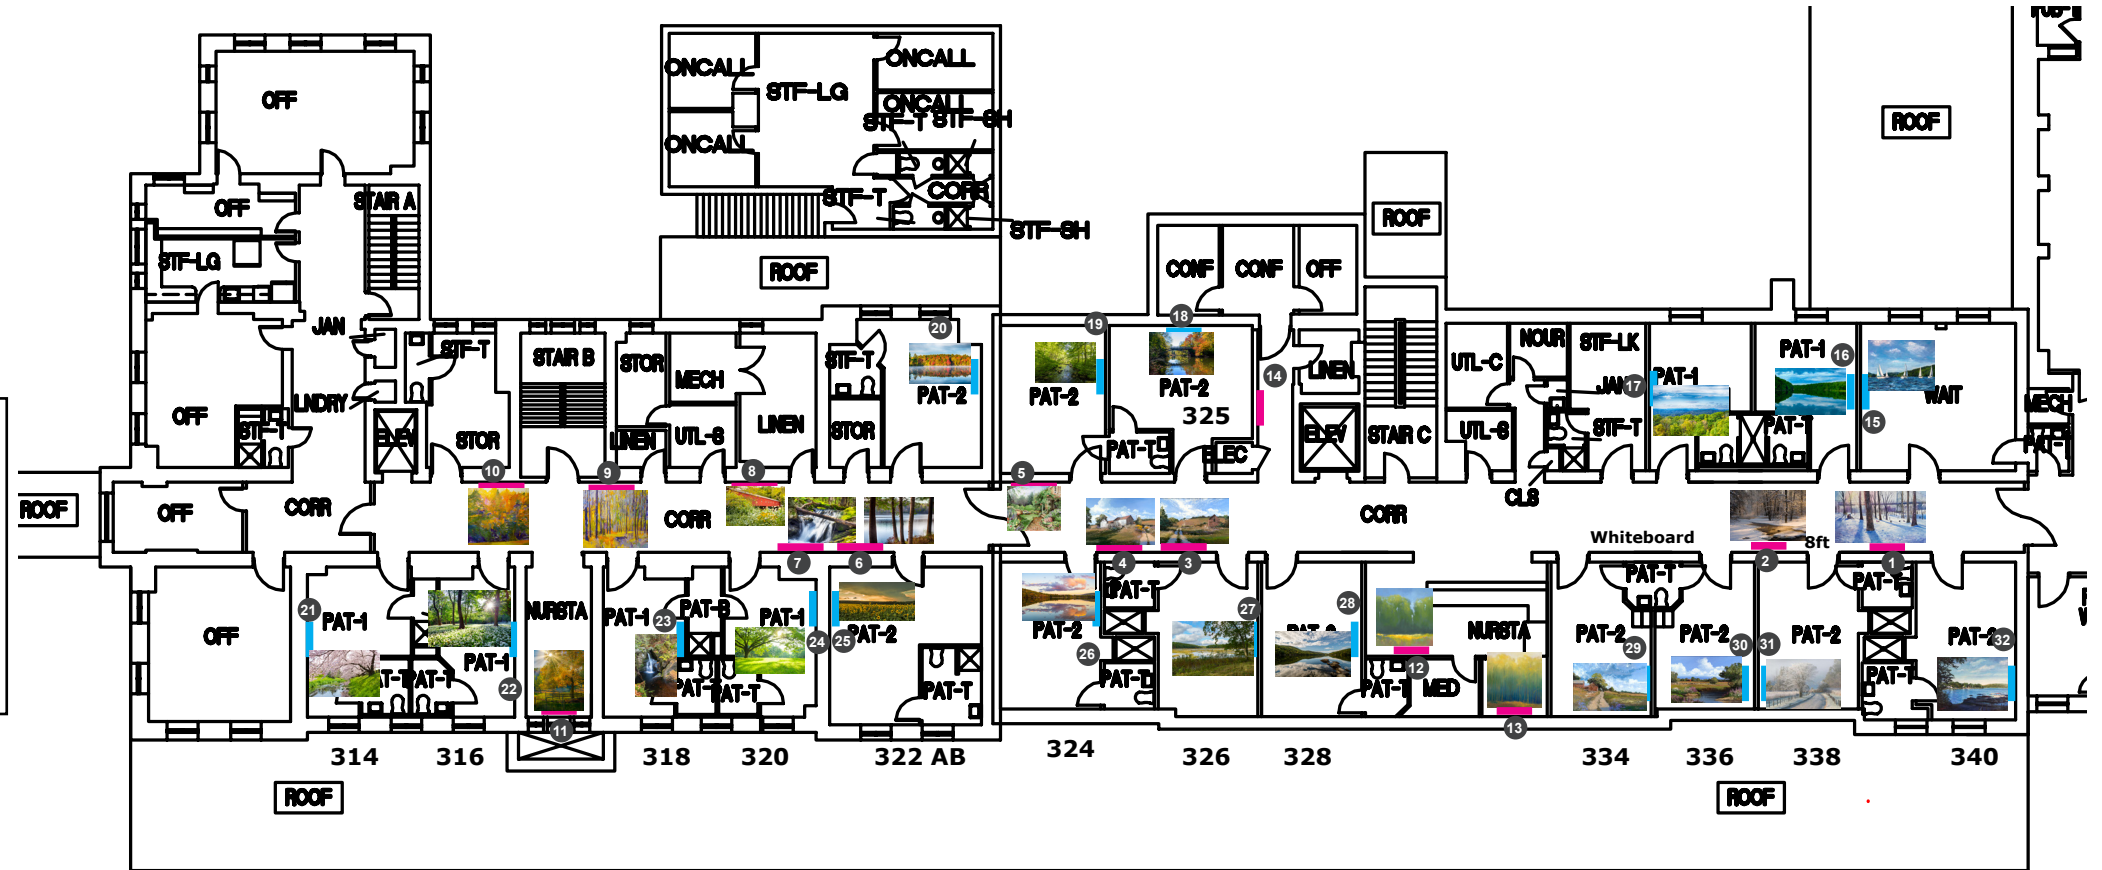

Art Placement Floorplan

Saint Mary's Hospital
Xavier 3 Clinical Unit

Image Sizes		
●	Small print or canvas	18
●	Large print or canvas	14
Grand Total		32

THIRD FLOOR LEVEL

NO SCALE

Picture That
CONSULTANTS

203-977-8203
www.picturethatconsultants.com