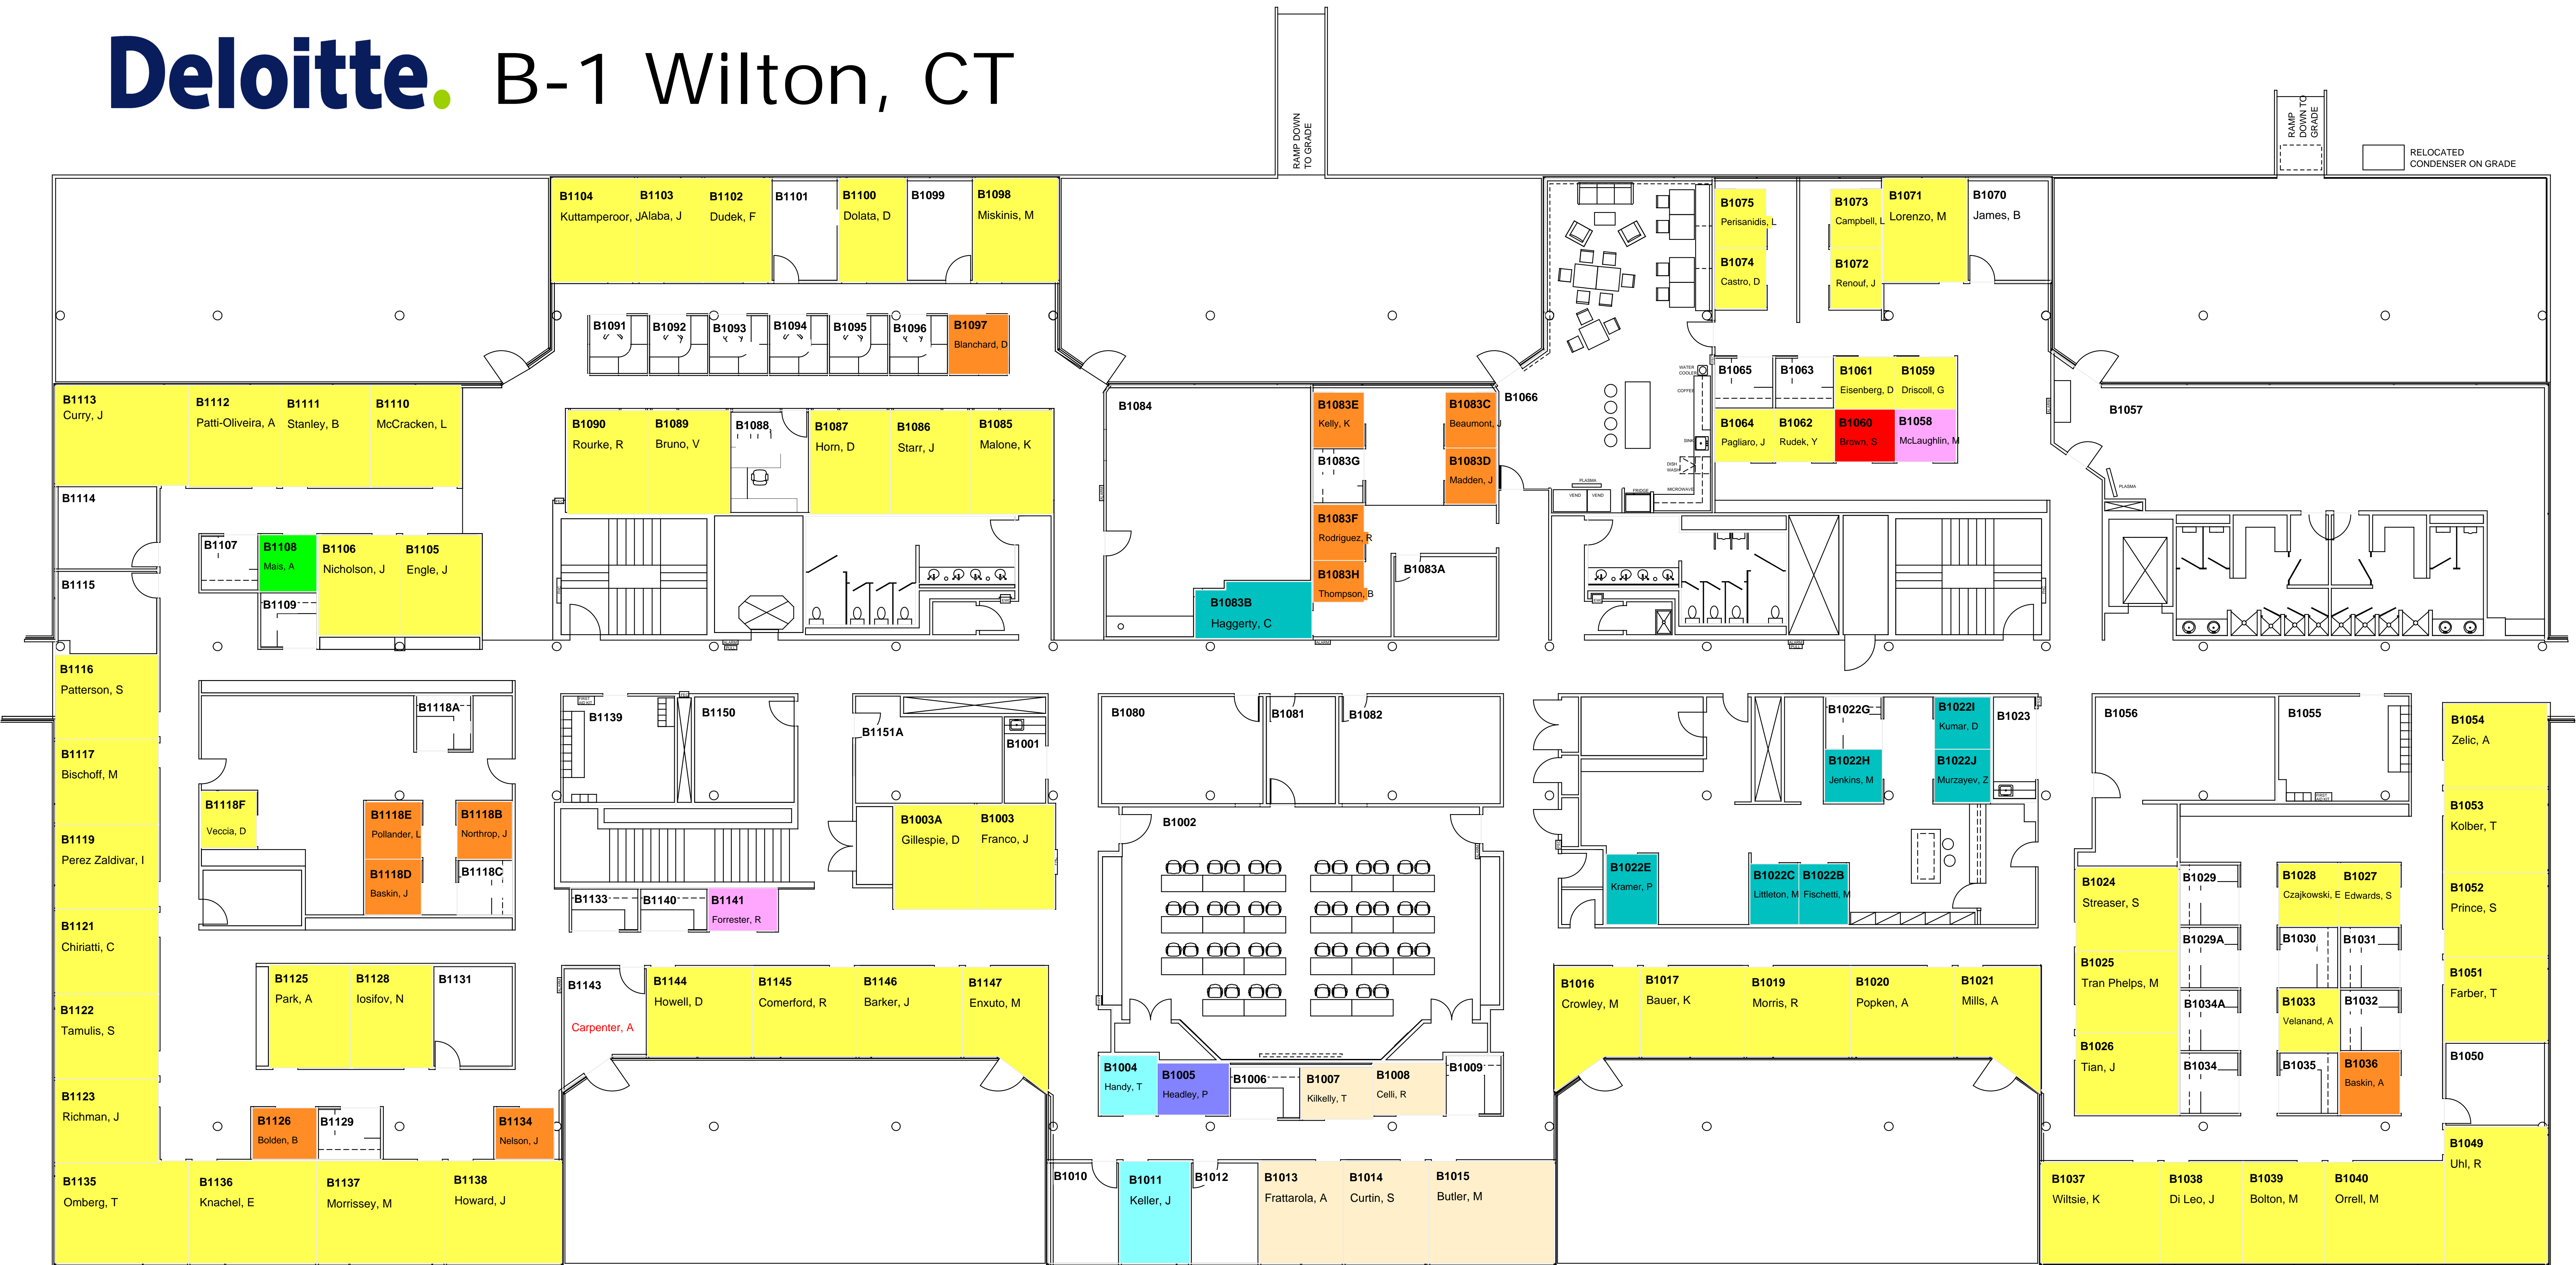

# Deloitte. B-1 Wilton, CT

- Workplace Services
- Talent
- Technology
- AERS
- National
- Clients & Industries
- USA
- Finance
- SB&I
- Tax

9/24/2014,