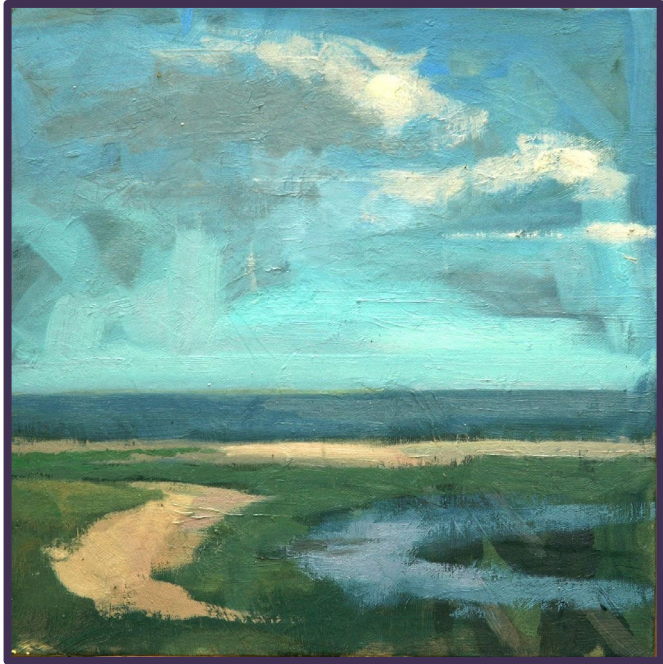

Option #2 - Right Bridge (#6 & 7) Milford Audubon Reserve / Stowe Farm
Theme: *Growth, Bright skies, Shelter, Hope/growth*

#6