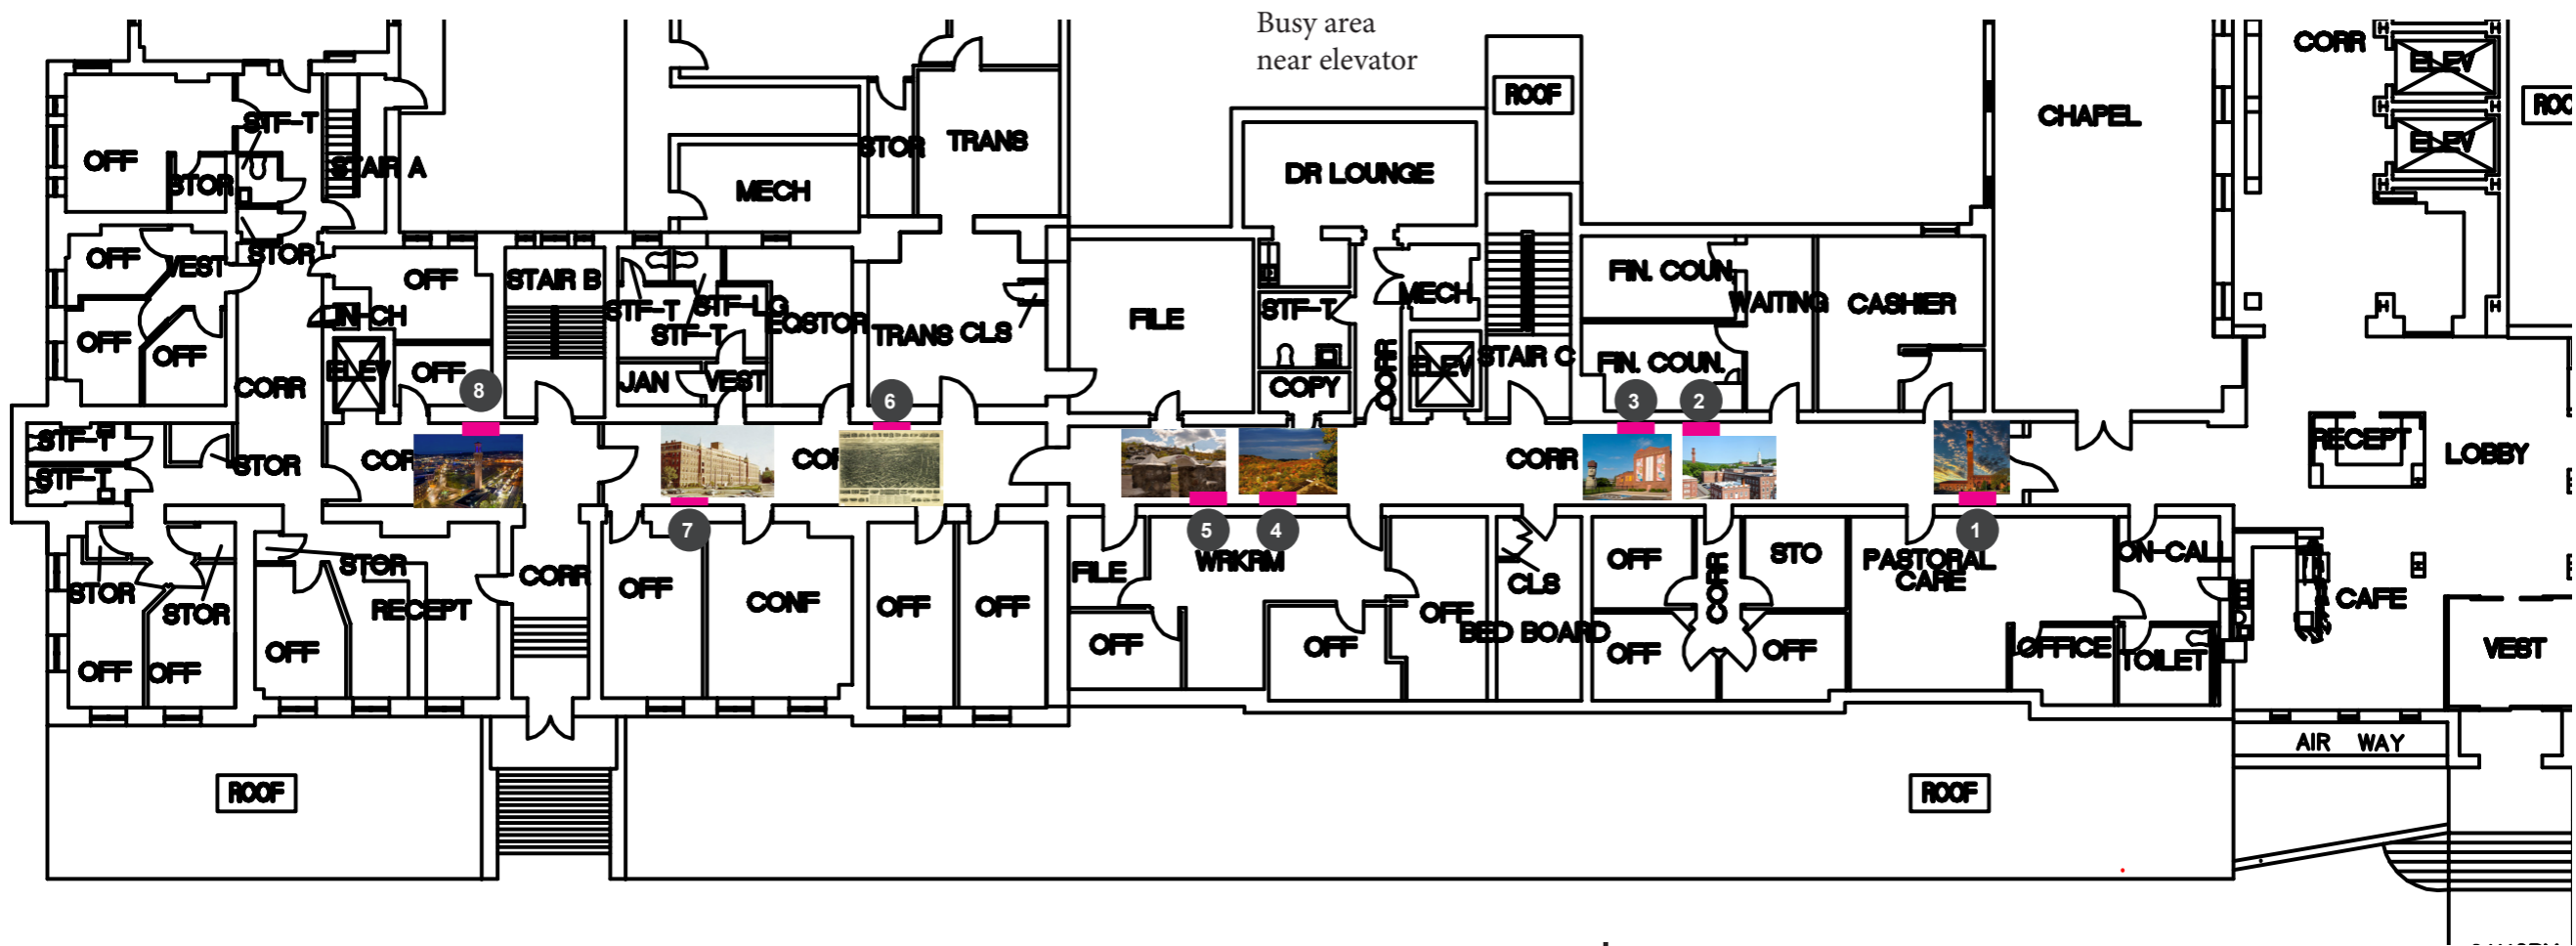

First Floor Art Plan

8 Corridor Large Art- 40 x 30 OA

First Floor